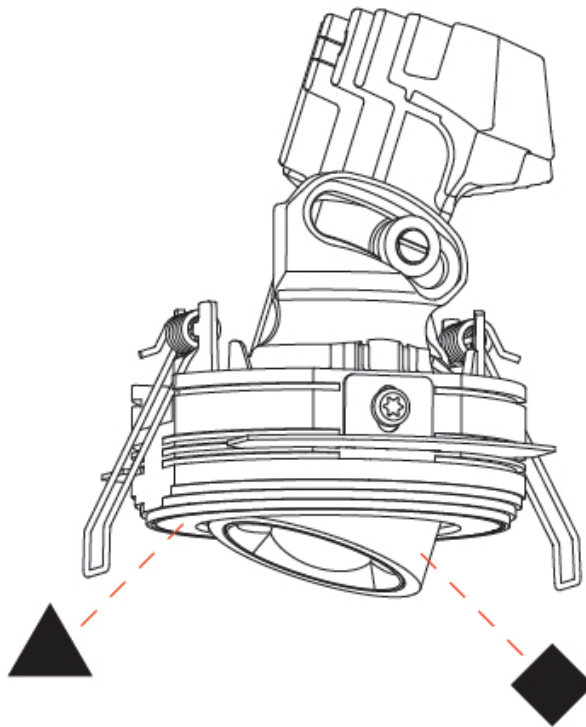

OIKO PRO ADJUSTABLE TRIMLESS

A35815-

PROJECT	_____
TYPE	_____
SPECIFIER	_____
QUANTITY	_____
DATE	_____