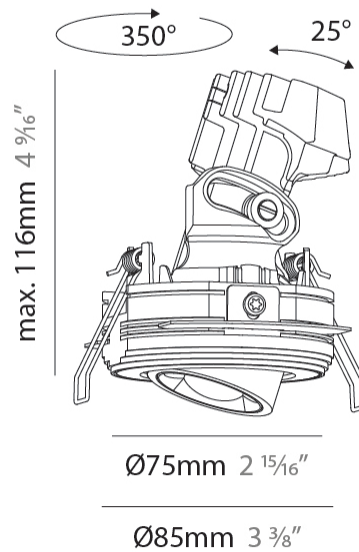

GENERAL

Series: Oiko Pro
Subseries: Oiko Pro Adjustable
Brand: Prolicht
Division: Architectural
Mounting Type: Trimless
Mounting Location: Ceiling
Subcategory: Downlight

PHYSICAL

Shape: Round
Diameter (mm): 75
Diameter (in): 2 ¹⁵/₁₆
Height (mm): 116
Height (in): 4 ⁹/₁₆
Ceiling Thickness (mm): 10 / 12.5 / 15 / 25
Ceiling Thickness (in): 3/8 or 1/2 or 9/16 or 1
Min. Recessing Depth (mm): 125
Min. Recessing Depth (in): 4 ¹⁵/₁₆
Light Distribution: Direct
Fixture Finish: SSR / BKV / CWI / CRY / HAB / UFT / ITA / RUA / FTG / MYG / LOD / PUS / FRO / FUP / KIA / POP / BLS / SPG / MEY / GOH / GUM / CHC / COM / ABZ / JAG / OBR / MOS / ROR
Fixture Material: Aluminum Die Cast
Cut-out Measurements: D. 86mm / 3 3/8"

ELECTRICAL

Lamp Type: LED (Zhaga Standard)
Input Wattage (W): 16
Total Output Wattage (W): 14.6
Dimming: Tri-Mode (Non-Dimming and Phase Dimming (120Vac only) and 0-10V Dimming)
Driver Included: No
Driver Location: Recessed Housing
Driver Type: Constant Current - Universal
Driver Class: Class 2
Input Voltage (V): 120 - 277
Constant Current (MA): 350

LED

Number of LEDs: 1
Color Temperature (°K): 2700 / 3000 / 3500 / 4000
Max. Delivered Lumen (lm): 1067 / 1150 / 1217 / 1220
Nominal Lumen (lm): 1393 / 1501 / 1589 / 1592
CRI: >90 CRI
Lamp Life (hrs): 50000

OPTICAL

Reflector°: 14
Adjustability: Rotational 350° / Tilt 25°

RATINGS AND CERTIFICATIONS

Certified By: Certified for North American Standards
IP rating: IP20